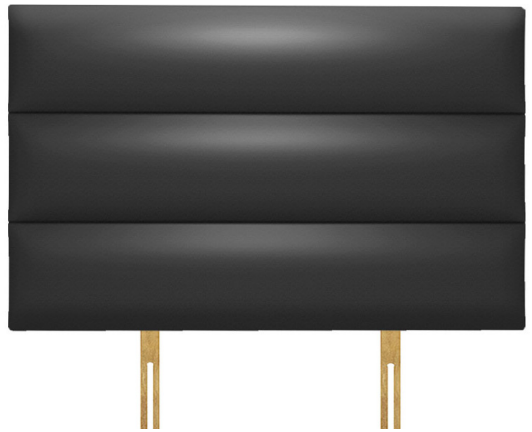

The Lucca

Available in 22 & 36" heights.
Multiple fabrics available.
Diamante and button options.

The Rivermead

Available in 22 & 36" heights.
Multiple fabrics available.
Button colour options.

The Westmoreland

Available in any height.
Multiple fabrics available.
Option of different panel colours.

The Cumbria

Available in 22 & 36" heights.
Multiple fabrics available.
Option of different panel colours.

The Ambleside

Available in 22 & 36" heights.
Multiple fabrics available

The Vault

Available in any height.
Multiple fabrics available.

The Belgravia

Available in 22 & 36" heights.
Button colour options.
Multiple fabrics available.
Panel colour options.

The Blake

Available in 22 & 36" heights.
Multiple fabrics available.
Button colour options.
Panel colour options.

The Ulverston

52" height.
Multiple fabric options.
Button colour options.
Panel colour options.