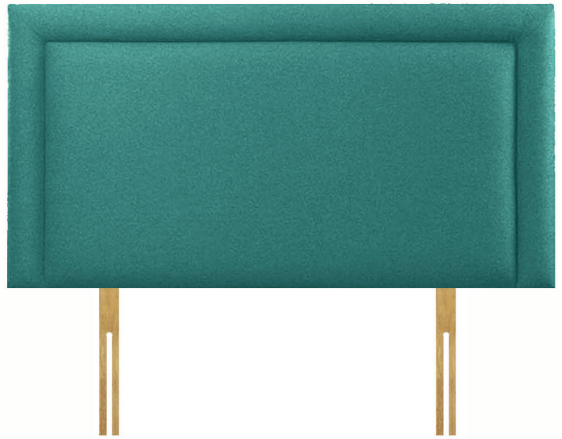

BED FACTORY
CONTRACTS
A Tailored Sleep Since 1984

Headboard *Collection*

A vertical stack of fabric swatches in various colors and textures, including shades of blue, green, tan, grey, and red. The text is overlaid on the upper portion of the stack.

We have 100's of
different fabrics
available to brighten
up any style room.

The Kensington

Available in 22 & 36" heights.
Border colour options.
Multiple fabrics available.
Button colours available.

The Mayfair

Available in 22 & 36" heights.
Multiple fabrics available.
Border colour options.

The Suffolk

Available in 22 & 36" heights.
Multiple fabrics available.
Diamante and button options.

The Bowness

Available in 22 & 36" heights.
Multiple fabrics available.
Diamante and button options.

The Lucca

Available in 22 & 36" heights.
Multiple fabrics available.
Diamante and button options.

The Rivermead

Available in 22 & 36" heights.
Multiple fabrics available.
Button colour options.

The Westmoreland