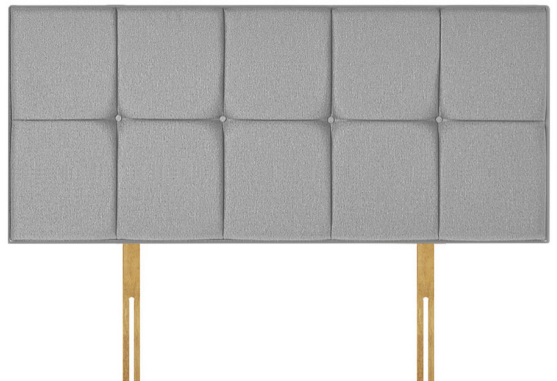

BED FACTORY
CONTRACTS
A Tailored Sleep Since 1984

Headboard *Collection*

A vertical stack of fabric swatches in various colors and textures, including shades of blue, green, tan, grey, and red. The text is overlaid on the upper portion of the stack.

Available in 22 & 36" heights.
Multiple fabrics available.
Border colour options.

The Suffolk

Available in 22 & 36" heights.
Multiple fabrics available.
Diamante and button options.

The Bowness

Available in 22 & 36" heights.
Multiple fabrics available.
Diamante and button options.

The Lucca

Available in 22 & 36" heights.
Multiple fabrics available.
Diamante and button options.

The Rivermead

Available in 22 & 36" heights.
Multiple fabrics available.
Button colour options.

The Westmoreland

Available in any height.
Multiple fabrics available.
Option of different panel colours.

The Cumbria

Available in 22 & 36" heights.
Multiple fabrics available.
Option of different panel colours.

The Ambleside