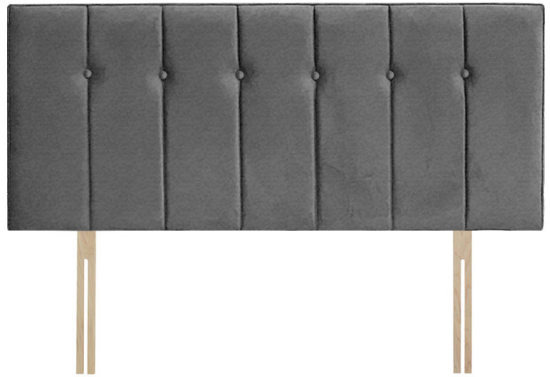

Available in any height.
Multiple fabrics available.
Option of different panel colours.

The Cumbria

Available in 22 & 36" heights.
Multiple fabrics available.
Option of different panel colours.

The Ambleside

Available in 22 & 36" heights.
Multiple fabrics available

The Vault

Available in any height.
Multiple fabrics available.

The Belgravia

Available in 22 & 36" heights.
Button colour options.
Multiple fabrics available.
Panel colour options.

The Blake

Available in 22 & 36" heights.
Multiple fabrics available.
Button colour options.
Panel colour options.

The Ulverston

52" height.
Multiple fabric options.
Button colour options.
Panel colour options.

The Langdale

52" height.
Multiple fabric options.
Panel colour options.

The Berkshire

Available in 22 & 36" heights.
Multiple fabric options
Button colour options
Also available with diamantes.

The Kendal